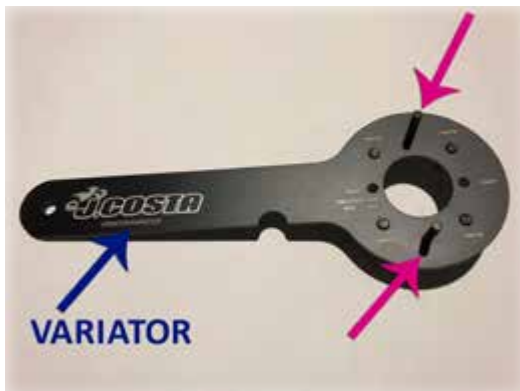

IT1TOOL	M-6 LUG TETON M-6	M-8 LUG TETON M-8
57,85€	TEM6	TEM8
List of models Lista de modelos	<table border="1"> <thead> <tr> <th>YAMAHA</th> </tr> </thead> <tbody> <tr> <td>T-MAX 500cc 2008-2011</td> </tr> <tr> <td>T-MAX 530cc 2012-2019</td> </tr> <tr> <td>T-MAX 560cc 2020</td> </tr> <tr> <th>KYMCO</th> </tr> <tr> <td>AK550</td> </tr> </tbody> </table>